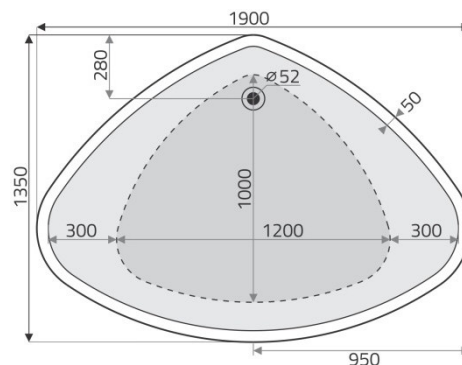

Bathtub OCEAN ON 1900/1350 A

GALATEA
since 1880

Specification

freestanding bathtub **OCEAN ON 1900/1350 A**
made of molded, integrally colored and
crosslinked sanitary acrylic according to DIN EN 263.

item No.: 502BWF3601
measurement: 1900 x 1350 x 580 mm (L x W x H)
contains: about 472 l minus people

Please note the structural peculiarity of the
free-standing bathtubs! (installation instructions)

Colour : white

ON 1900/1350 A

Technical Details:

Floor Dimension:

1200 mm

Lying Dimension:

1755 mm