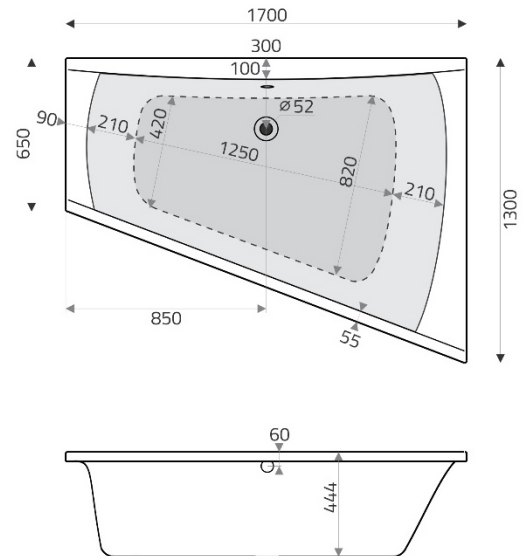

Bathtub SURF SF 170 U right

GALATEA
since 1880

Specification

Small area bathtub **SURF SF 170 U right** made of molded, integrally colored and crosslinked sanitary acrylic according to DIN EN 263.

Item No.: 166BWN1001L (Overflow left)
Item No.: 166BWN1001R (Overflow right)
Measurements: 1700 x 1300/650 x 444 mm (L x W x H)
Contains: about 320 l minus people

Manufactured in vacuum - thermoforming process on aluminum tools.
Strengthened with glass fiber reinforced plastic.
Manufactured according to DIN EN 198 and DIN EN 14516.
Laminated floorboard of 12 mm to accommodate the foot system. Installation with bathtub feet (see accessories) or other suitable/ approved installation systems.
Floor drain behind central, overflow behind central.
Drain and overflow bowden cable 1000 mm.

Optional with Pool-, Light- and Sound Systems.

Optional with Slim Line.

Colour : white

SF 170 U right

Optional systems:

Optional accessories:

Slim Line
Tub support
bathtub feet (1 set)
Anti-Slip
drain and overflow, standard
drain and overflow, standard waterintake
handles (1 set) 250 x 65 mm
handles (1 set) 350 x 45 mm
boreholing (per hole)
wall anchors (1 set)
bathtub rail set
waterproofing set 1/ normal installation
waterproofing set 2 / ground-level-/ niche installation

Floor dimension:

1250 mm

Lying dimension:

1660 mm

GALATEA GmbH • An der Badewannengießerei 1 • D-01979 Lauchhammer • Tel. +49 (0) 3574 853 -0
• Fax: +49 (0) 3574 853 -111 • E-Mail: info@galatea-bad.de • Internet: www.galatea-bad.de